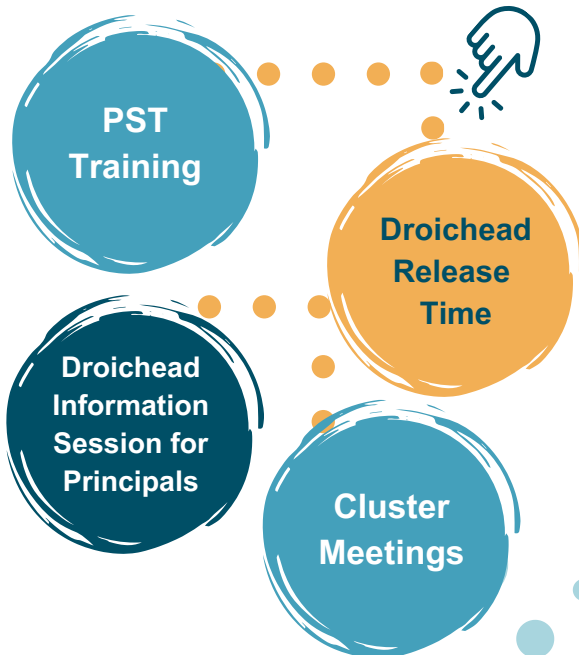

Oide

Tacú leis an bhFoghlaim
Ghairmiúil i measc Ceannairí
Scoile agus Múinteoirí

Supporting the Professional
Learning of School Leaders
and Teachers

Primary Droichead Update

Term 1 2024.2025

Droichead School Support

Our school support process has changed for 2024.2025. Should you require school support, please email:

primarydroicheadsupport@oide.ie

Please note: Early Intervention classes are not eligible settings for the Droichead process. If you have any queries, please contact conditions@teachingcouncil.ie.

Professional Learning Events

Useful Droichead Supports

Droichead Standards Induction Plan

[CLICK HERE](#)

Online Induction Workshops for NQTs

Scan me